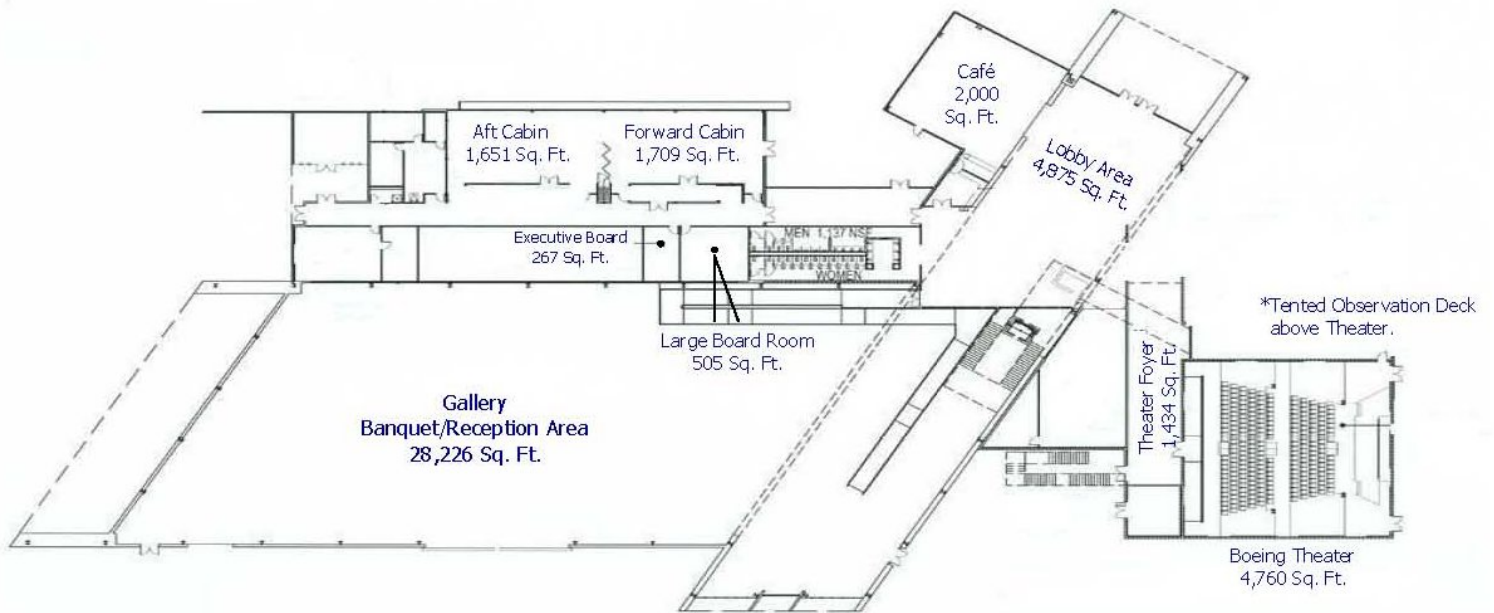

Additional features:

- ◆ Aviation venue conference and special event space for groups from 10—950
- ◆ Overlooks Snohomish County Airport at Paine Field
- ◆ 125 seat café
- ◆ 242 seat theater
- ◆ Wireless capabilities in main meeting rooms
- ◆ Free on-site parking

Function Space	Sq. Ft.	Dimensions	Ceiling Height	Classroom	Banquet	Theater	Reception	Conference	U-Shape
Gallery	28,226	104' x 271'	35'	—	350	—	600	—	—
Lobby Area	4,875		26'	—	250	—	350	—	—
Tented Observation	4,416	96' x 46'	8'	100	250	250	499	50	50
Executive Boardroom	267	20' x 13'	9'	—	—	—	—	10	—
Flight Deck	505	20' x 25'	9'	20	30	40	50	12	15
Aft Cabin	1,651	32' x 52'	10'	70	80	180	170	40	30
Forward Cabin	1,709	32' x 53'	10'	70	80	180	175	40	30
Plaza of the Planes	Grassy Area								